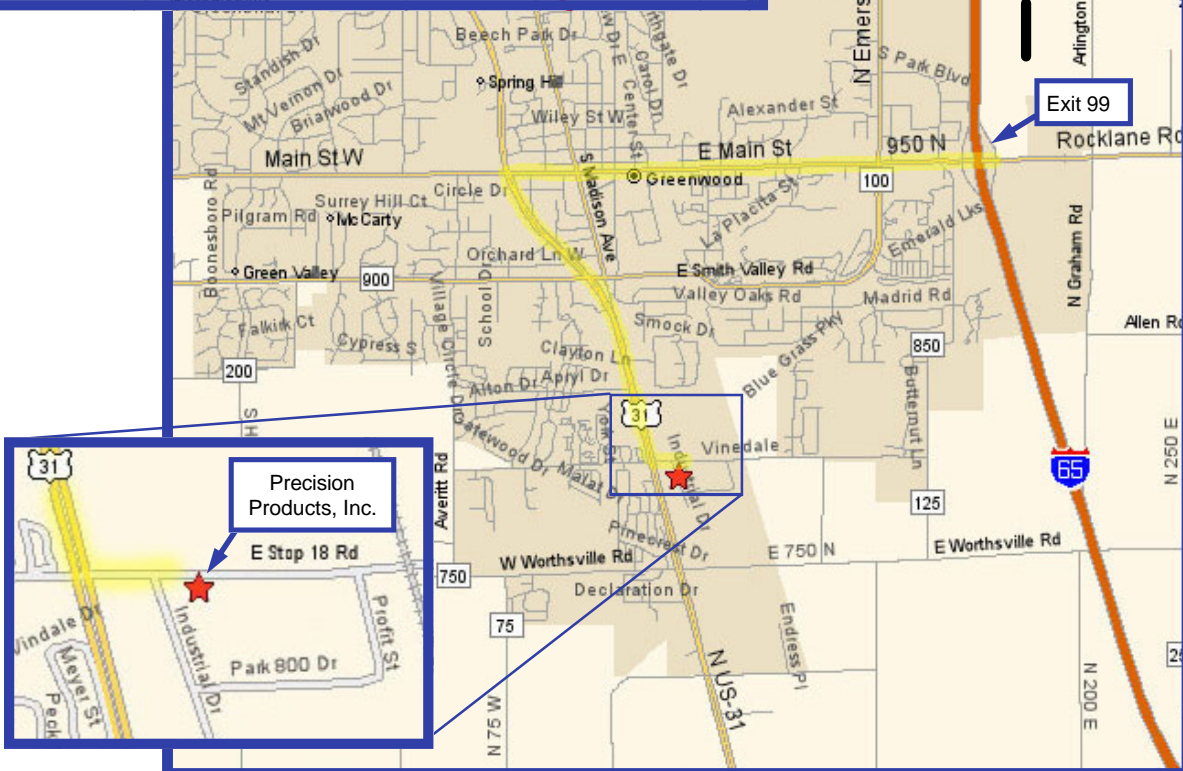

## Map and Directions

**Precision Products, Inc.**  
**1701 Industrial Drive**  
**Greenwood, IN 46143**

**Phone: 1-317-882-1852**

**Precision Products, Inc. is located in Greenwood, Indiana, approximately 10 miles south of Indianapolis.**

### DIRECTIONS:

1. Take I-65 (North or South) to Exit 99 (Greenwood)
2. Travel west on Main Street 2.3 mi. to US 31
3. Turn Left (South) on US 31
4. Travel 1.5 mi. south to Stop 18 Rd.
5. Turn Left (East) on Stop 18 Rd.
6. Travel .1 mi. to Precision Products